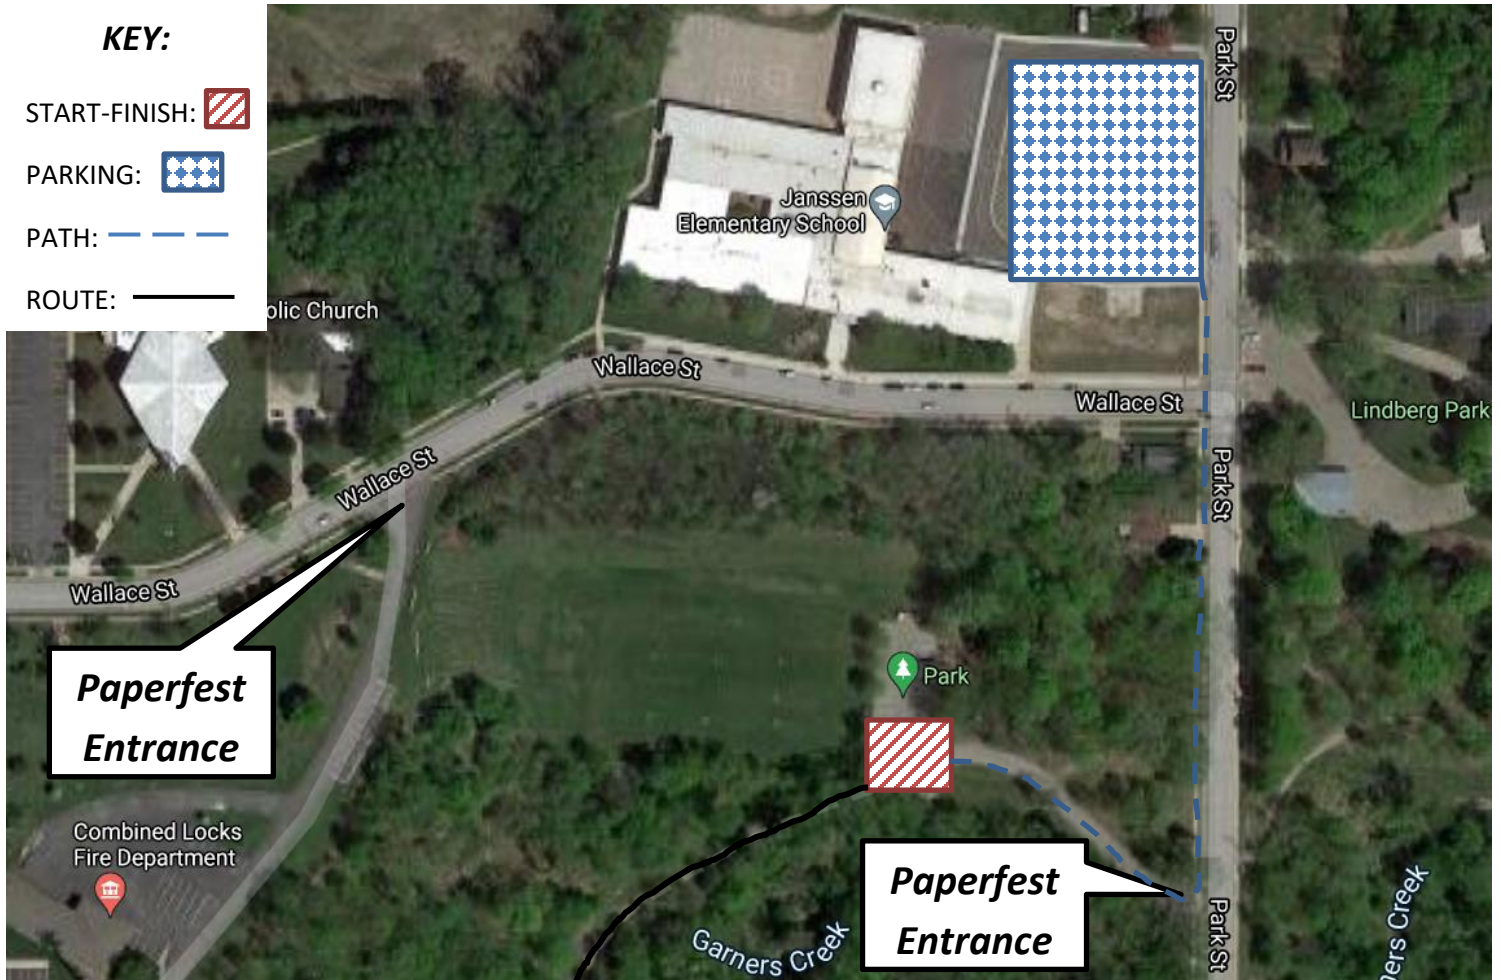

FRIDAY, JULY 16TH 2021

MEMORIAL PARK – COMBINED LOCKS

Registration: 5:30PM, Start: 6:00PM

START – FINISH LOCATION

PARKING – parking is available at Jansen Elementary School, Lindberg Park, and on village streets around Memorial/Lindberg Parks. Please be courteous of those around you.

MEMORIAL PARK ADDRESS FOR DIRECTIONS – 500 Park St, Combined Locks 54113