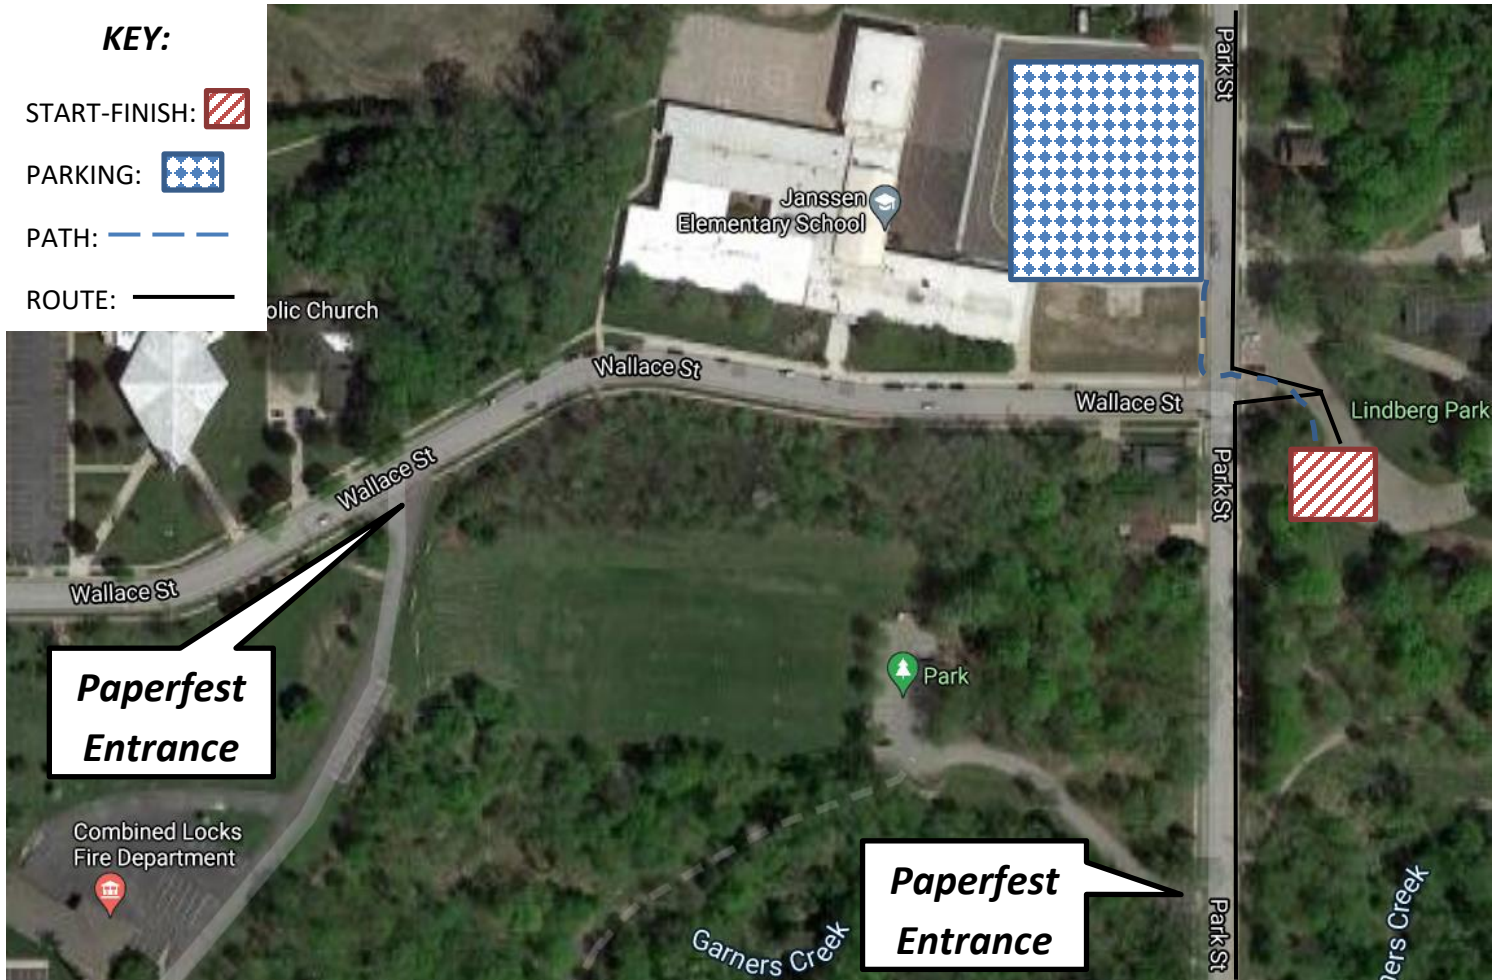

SATURDAY, JULY 17TH 2021

LINDBERG PARK – COMBINED LOCKS

Registration: 6:30AM, Leave at your leisure: 7:00-9:00AM

START – FINISH LOCATION

PARKING – parking is available at Jansen Elementary School and on village streets around Memorial/Lindberg Parks. Please be courteous of those around you.

LINDBERG PARK ADDRESS FOR DIRECTIONS – 415 Park St, Combined Locks 54113